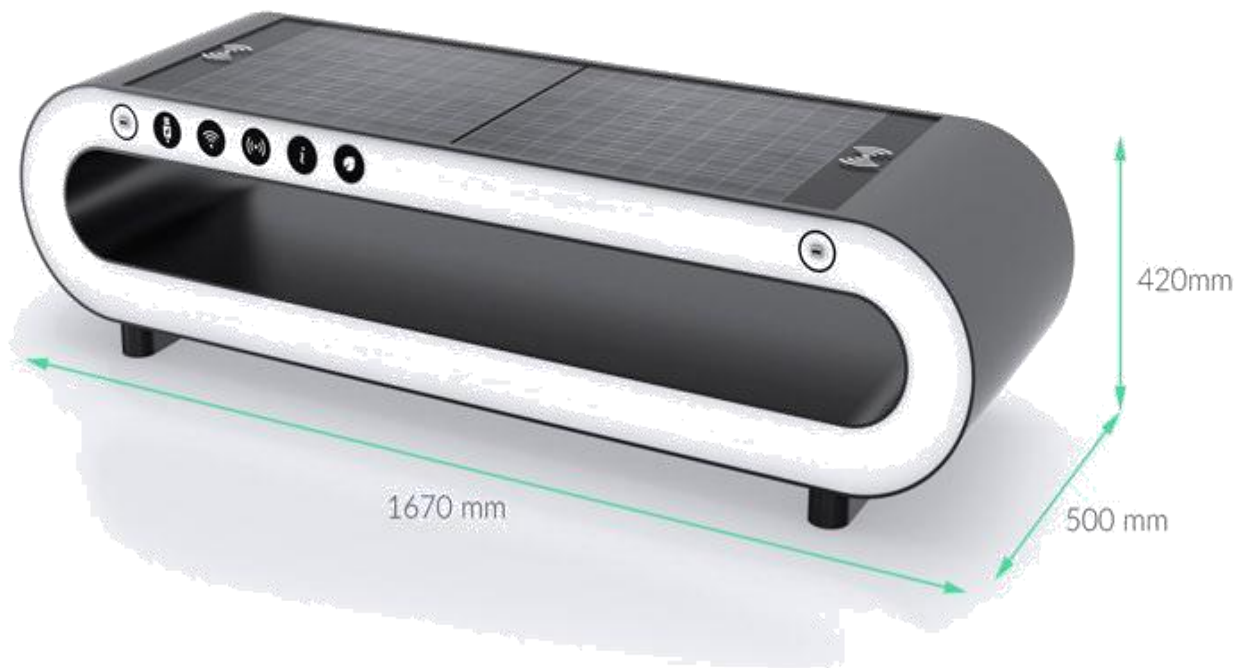

westcotec  **Future**
Traffic Safety Systems

Seedia Future

Design inspired by future. Based on simplicity and minimalism. Construction provide intuitive usage and universal design working well on fresh, new city areas and industrial interiors as well. Side colourful LED lighting provide not only design feature but fits the place of installation and can be the information space.

Future is here.

| | |
|--------------------|---------------------|
| Panels Power | 120 W |
| Battery Capacity | 44 Ah |
| Working Temp. | -20 to 50 Cels. deg |
| Work Time (no sun) | 120 hours |
| LED Lighting | Yes, palet RGB |
| Outside work | Yes, IP 65 |